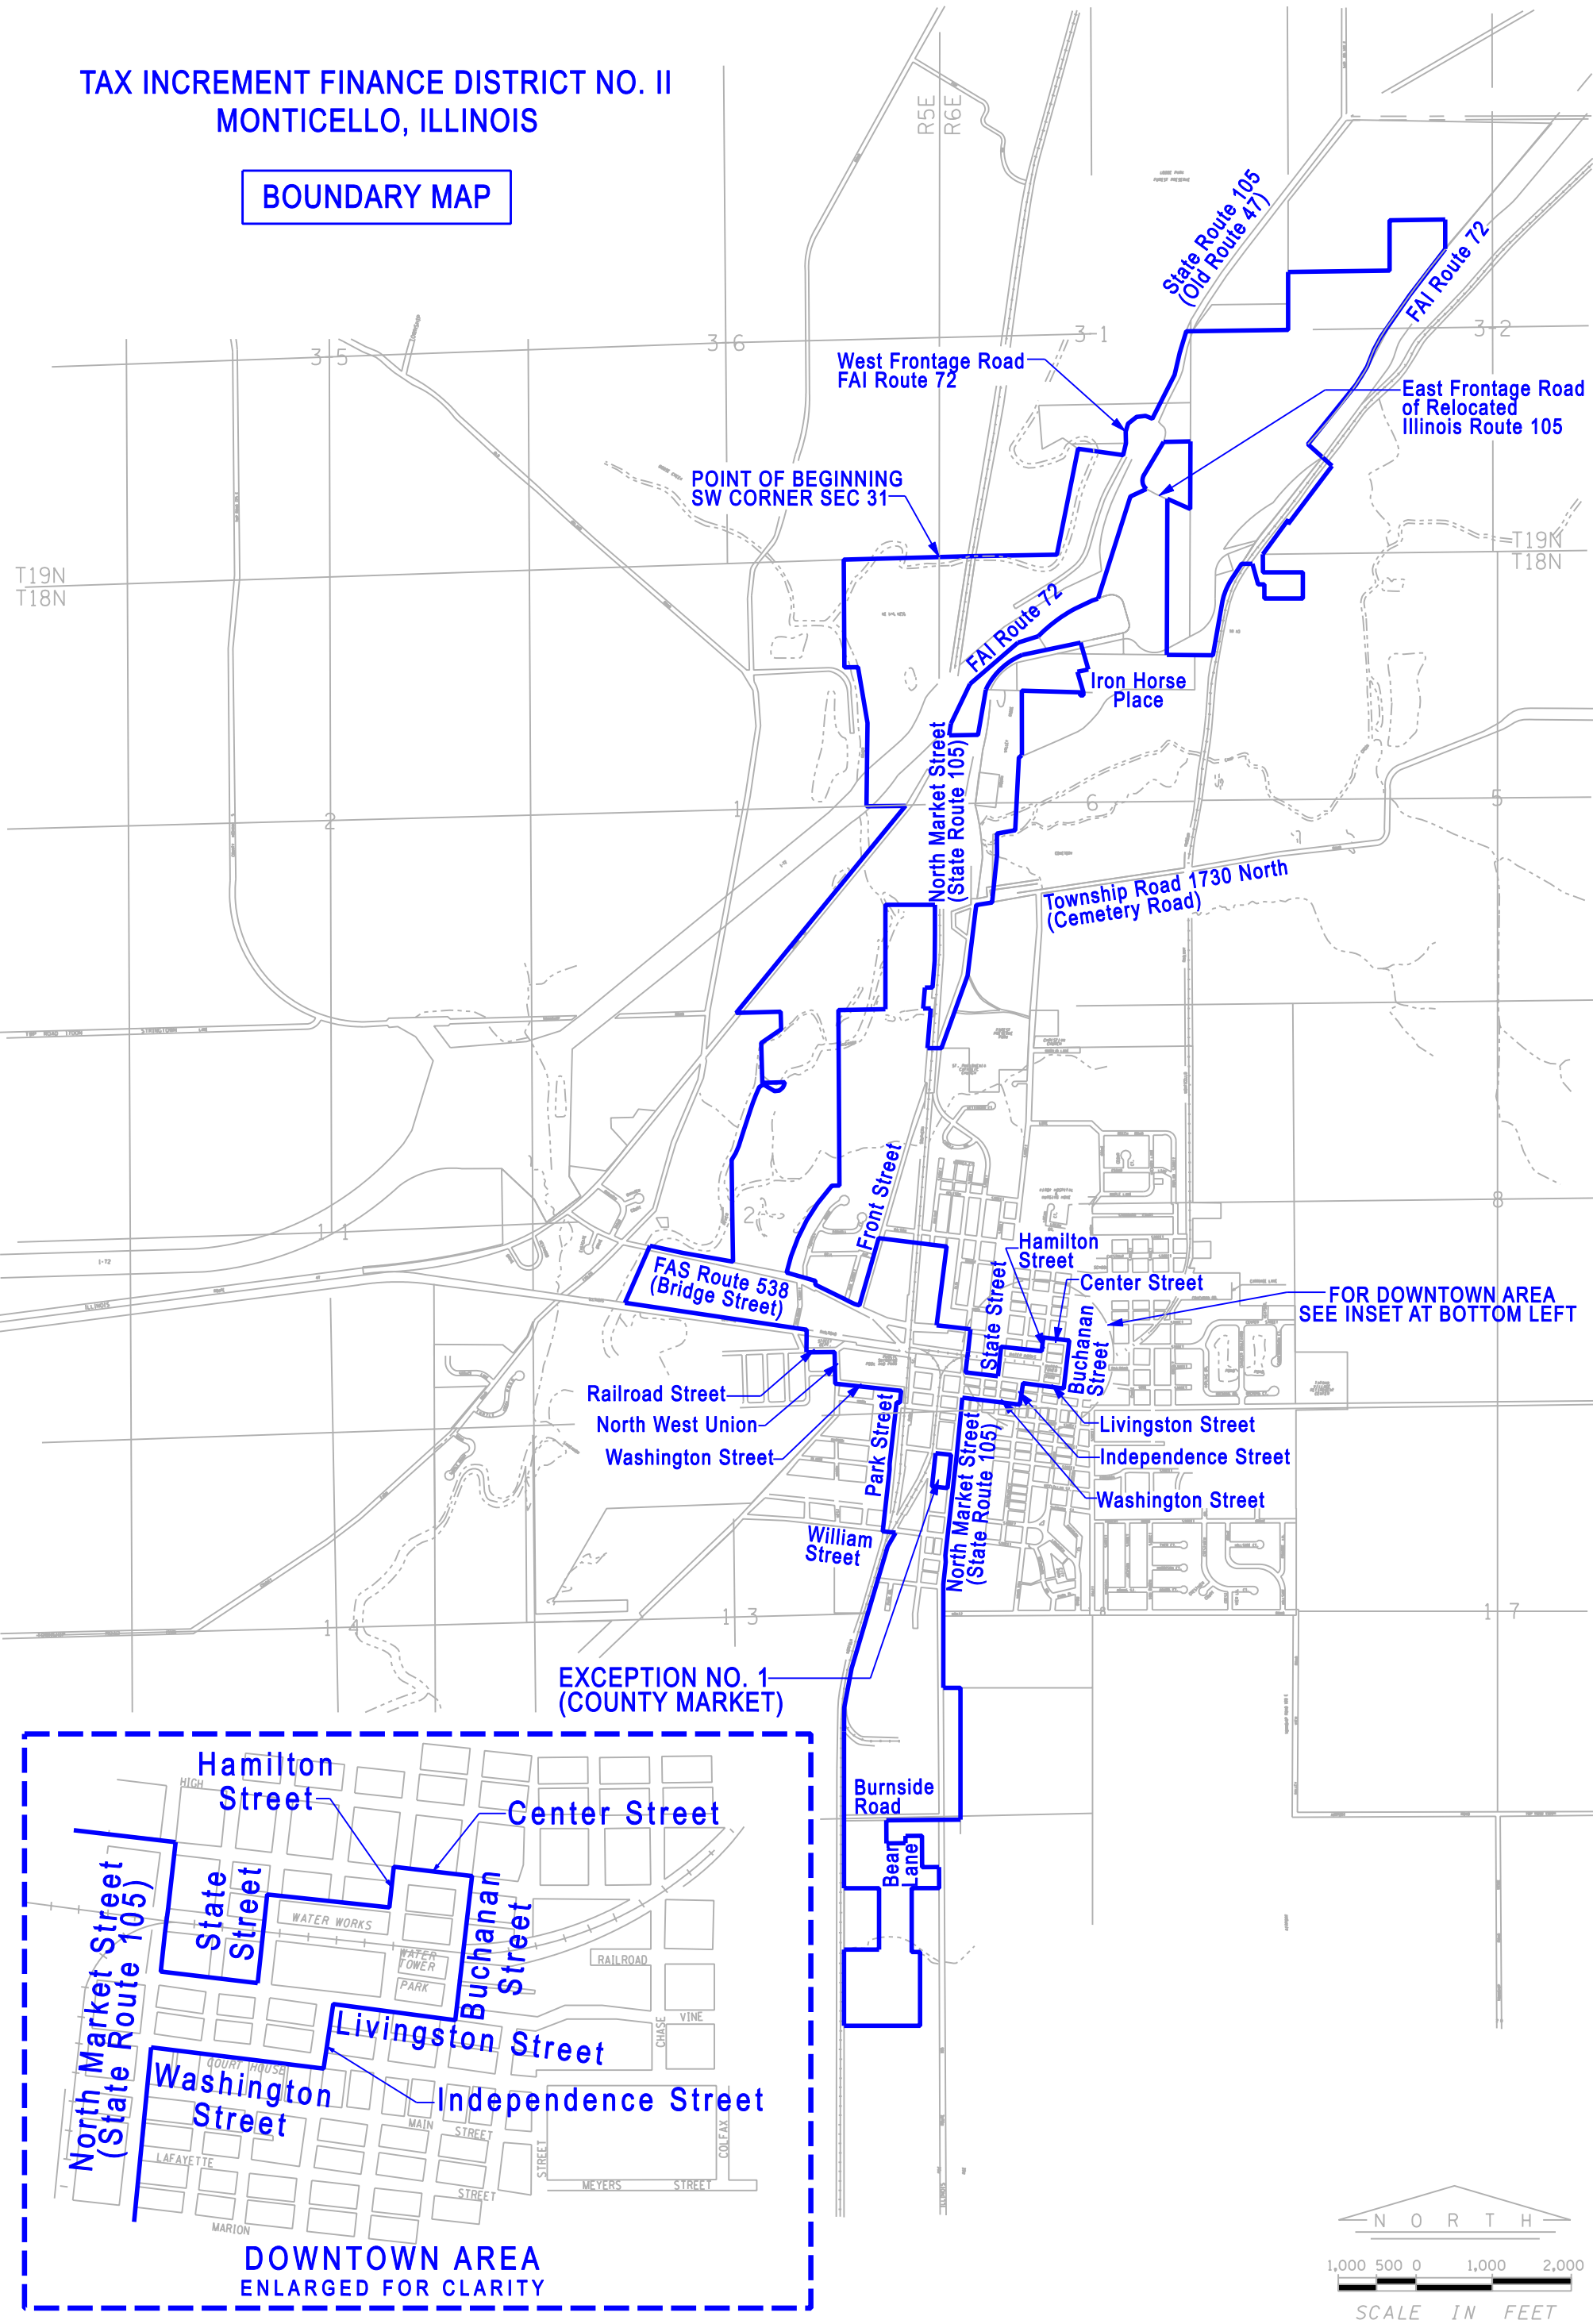

TAX INCREMENT FINANCE DISTRICT NO. II
MONTICELLO, ILLINOIS

BOUNDARY MAP

FOR DOWNTOWN AREA
SEE INSET AT BOTTOM LEFT

EXCEPTION NO. 1
(COUNTY MARKET)

DOWNTOWN AREA
ENLARGED FOR CLARITY